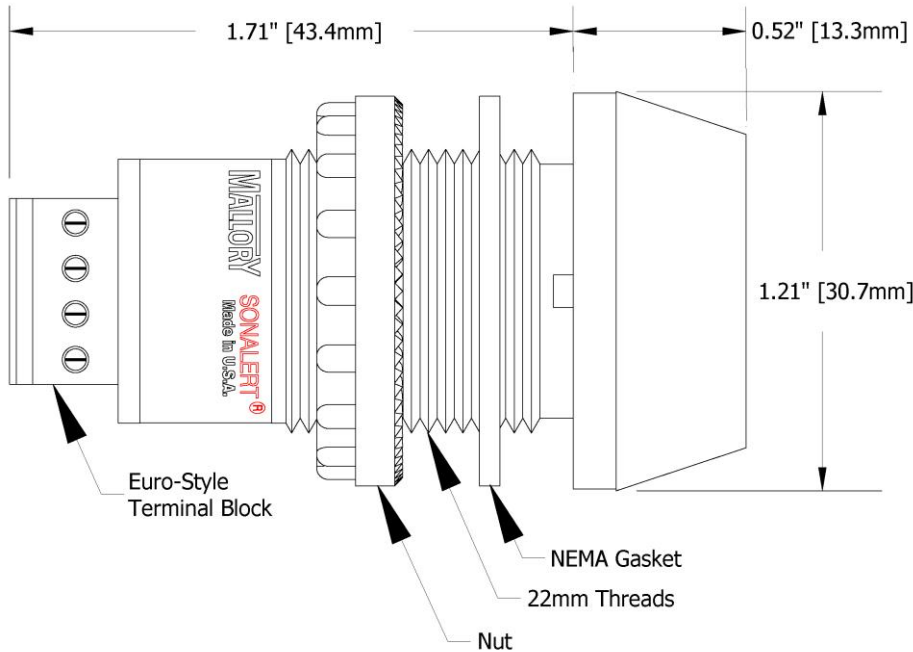

## 22mm Panel Alarms with Terminal Block Continuous & Pulsing Tones

### KEY FEATURES:

- Fits Standard 22mm Panel Hole
- Continuous & Pulsing Tones
- Voltages from 6 Vdc to 120 Vac
- Sound Levels up to 95 dB @ 2 ft.
- cUL Approved; RoHS Compliant
- NEMA 3R/4X/12; IP-66
- CSA C22.2 No. 94
- Terminal Block Termination:
  - Finger Proof Safe Handling
  - Prevents Shock & Shorting
  - Saves Assembly Time & Labor

## Part Number Structure

ZA 016 L D CT

Series: **ZA** = 22mm

Maximum Voltage:

**016** = 6 - 16; **028** = 16 - 28; **048** = 28 - 48; **120** = 48 - 120

Sound Level:

**L** = Loud (85 - 95 dB @ 2 ft); **M** = Medium (75 - 85 dB @ 2 ft)